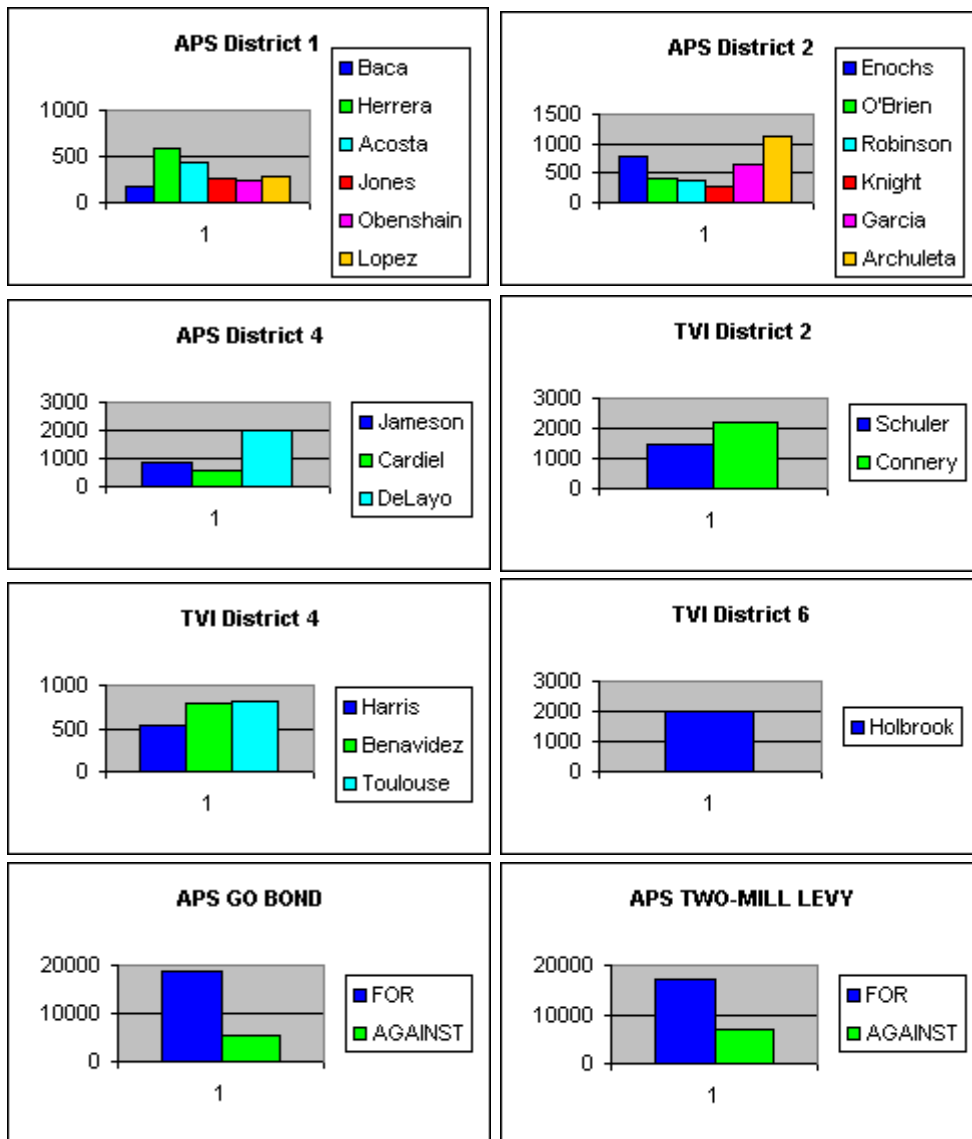

Bernalillo County APS_TVI 1999 Election Results (Unofficial)

Last Update 02-02-1999 - 21:20MDT

RACE	CANDIDATE / ISSUE	ABSENTEE	EARLY POLLS	TOTAL
APS District 1	Roland D. Baca	4	16	153
	Dolores S. Herrera	42	30	524
	Miguel A. Acosta	13	29	392
	Madelyn A. Jones	15	11	239
	Virginia R. Obenshain	23	20	201
	Andrew Leo Lopez	51	15	225
	RACE TOTAL			
100 percent of precincts		14	of	14 reporting

APS District 2	Lorette M. Enochs	43	19	713	775
	Rondolyn R. O'Brien	16	12	370	398
	Joe Robinson	15	16	359	390
	Ronald J. Knight	10	12	247	269
	Pauline J. Garcia	26	25	607	658
	Matthew E. Archuleta	46	22	1069	1137
	RACE TOTAL				3627
100 percent of precincts	14	of	14 reporting		

TVI District 4	George M. Harris	32	13	499	544
	David R. Benavidez	40	55	701	796
	Carmie L. Toulouse	54	23	727	804
	RACE TOTAL				2144
100 percent of precincts	15	of	15 reporting		

TVI District 6	Penelope S. Holbrook	80	87	1800	1967
	RACE TOTAL				1967
100 percent of precincts	16	of	16 reporting		

1999 Bernalillo County